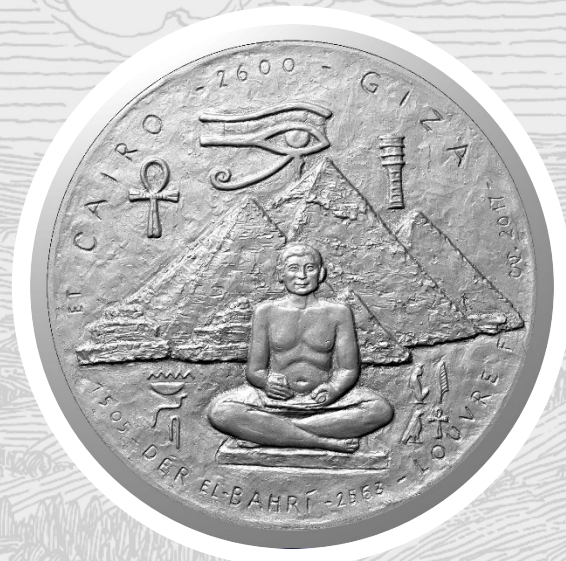

I., II., III., IV.

TREASURES OF ANCIENT CIVILIZATIONS

Ag 999 / 42 g / 50 mm / antique