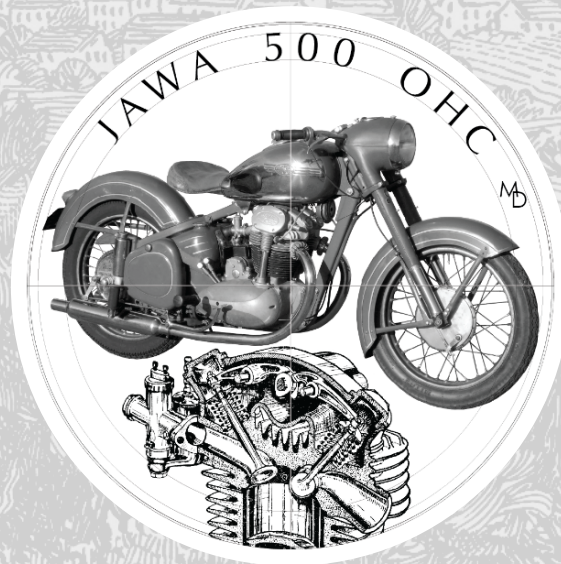

30
YEARS

CM CZECH
MINT

2023 ISSUE PLAN

Velorex motor vehicle / Škoda LIAZ 706 truck
JAWA 500 OHC motorcycle / 387.0 steam locomotive

ON THE WHEELS

Ag 999 / 31.1 g / 37 mm / proof

753 diesel-electric locomotive / JAWA 50/550
motorcycle LIAZ 110-55 truck / Tatra 87 automobile

ON THE WHEELS

previous issue

Ag 999 / 31.1 g / 37 mm / proof

War of the currents / Master of lightning
Wireless communication/ Niagara Falls

NIKOLA TESLA

Ag 999 / 31.1 g / 37 mm / proof

NIKOLA TESLA

Ag 999/ 155.5 g / 65 mm / antique