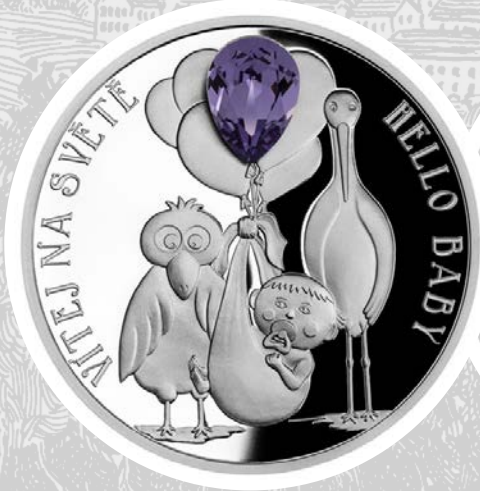

Ag 999 / 31.1 g / 37 mm / coloring / proof

Pluto / Milky Way / Sputnik 1 / Laika

MILKY WAY
previous issue

Ag 999 / 31.1 g / 37 mm / coloring / proof

Year of the Rabbit / Hello baby / Your Angel

CRYSTAL COIN

Ag 999 / 31.1 g / 50 mm / proof

Year of the tiger / Key to happiness

CRYSTAL COIN
previous issue

Ag 999 / 31.1 g / 37 mm / proof

MK IV Churchill / KV-1 / M3 Stuart / PzKpfw V Panther

ARMORED VEHICLES

Au 999.9 / 3.11 g / 16 mm / proof