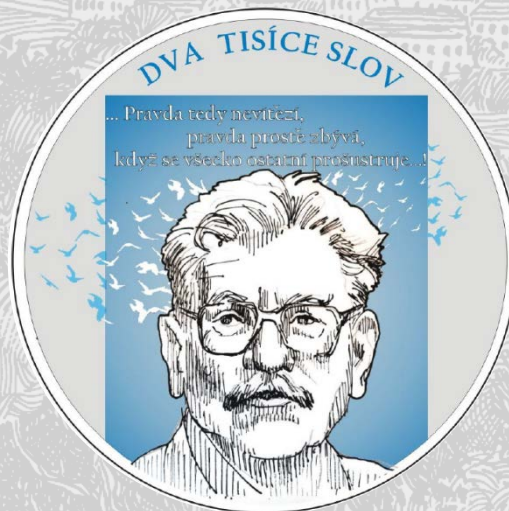

Socialism with a human face / The 2000 words
Warszaw pact invasion / 1968 emigration

PRAGUE SPRING

Au 999.9 / 7.78 g / 22 mm / proof
4x Ag 999 / 62.2 g / 37 mm / proof