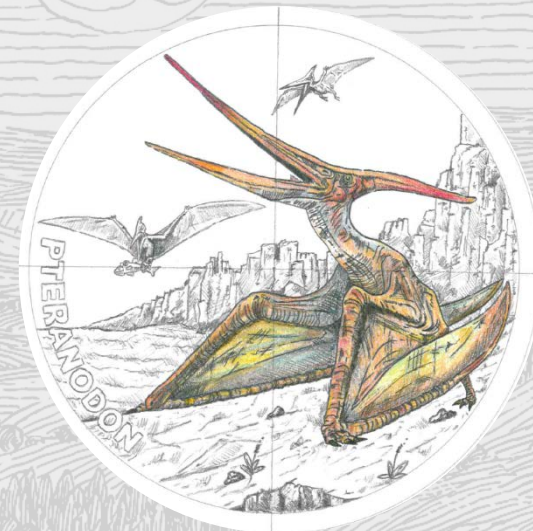

Schnauzer / Bernese mountain dog
Border collie / Wiemaraner

DOG BREEDS

previous issue

Ag 999 / 31.1 g / 37 mm / coloring / proof

Parasurolophus / Maiasaura / Pteranodon / Archaeopteryx

PREHISTORIC WORLD

Ag 999 / 31.1 g / 37 mm / coloring / proof